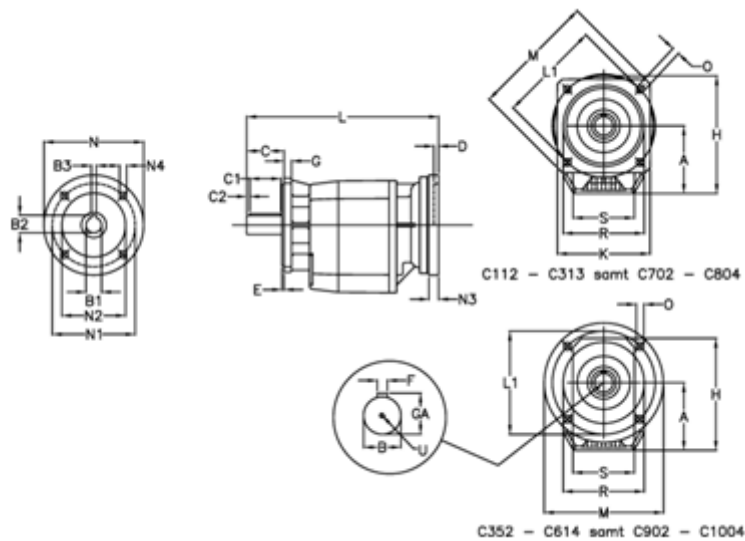

Article number: 40600702772430

Description: Helical gearbox
C702F-27,7-P80B5

Measures

A = 208.0	D = 4.0	L1 = 300	R = 262
B = 60	E = 5	M = 350	S = 250
B1 = 19	F = 18	N = 200	U = M20x42
B2 = 21.8	G = 17	N1 = 165	
B3 = 6	GA = 64.0	N2 = 130	
C = 120	H = 358.0	N3 = 0	
C1 = 90	K = 300	N4 = M10x12	
C2 = 15	L = 473.0	O = 18.0	